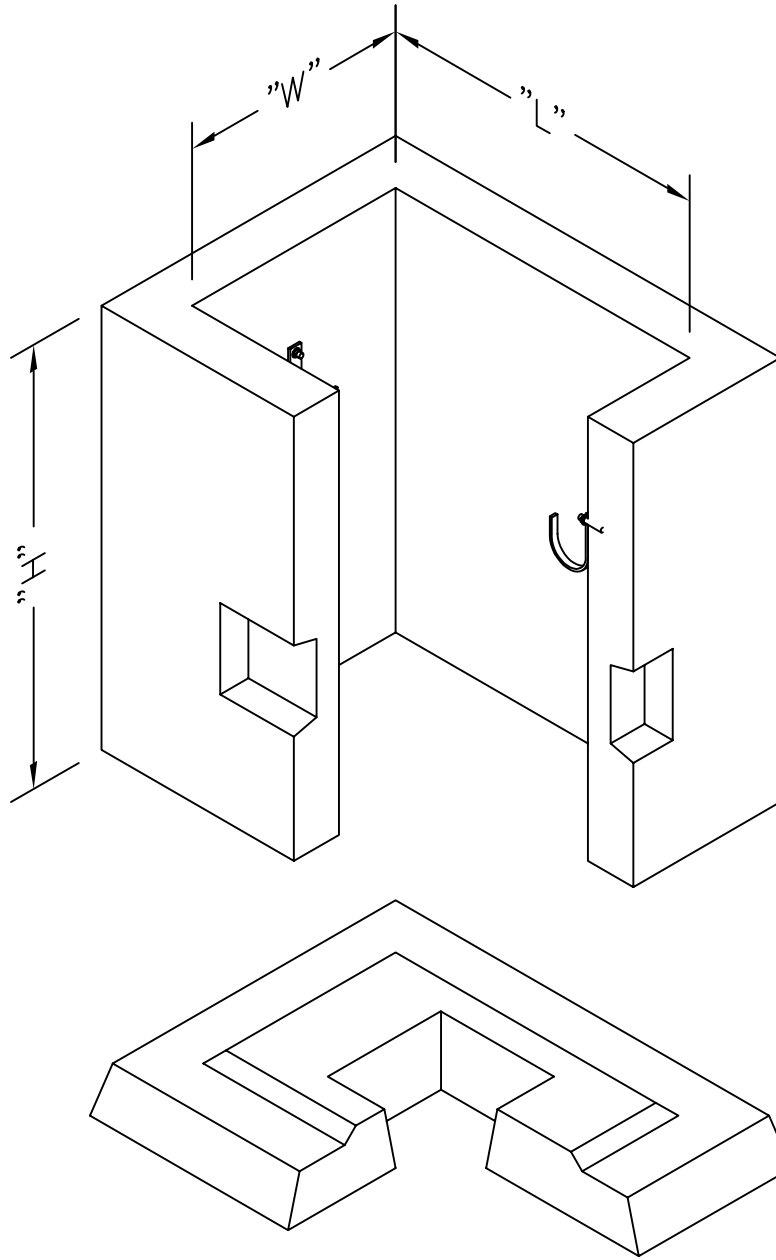

RECTANGULAR OR SQUARE PULLBOX W/BASE

RECTANGULAR & SQUARE PULLBOXES				
QTY	LENGTH (in.)	WIDTH (in.)	HEIGHT (in.)	NOTES
	18	26	36	2'-6" H X 12" W (L) & 2'-6" SQ. (W): BASE - 8" SQ. C.I.
	24	24	36	1'-8" DIA. KO EACH WALL
	30	30	36	1'-8" DIA. KO EACH WALL
	36	36	36	1'-8" DIA. KO EACH WALL